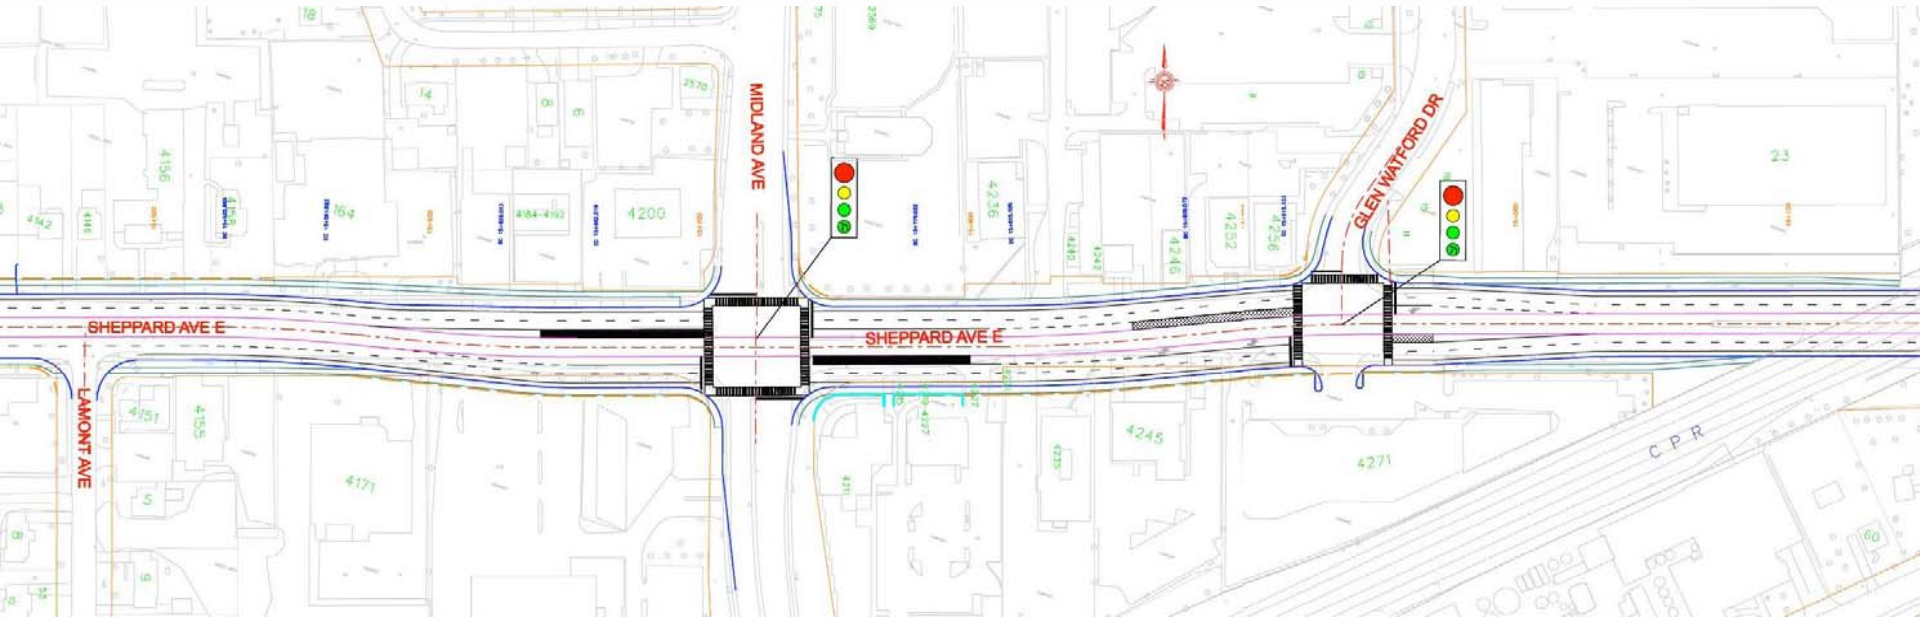

Midland Ave and Sheppard Ave East

Sheppard East LRT Environmental Assessment (Dec 08)

Knox United Church